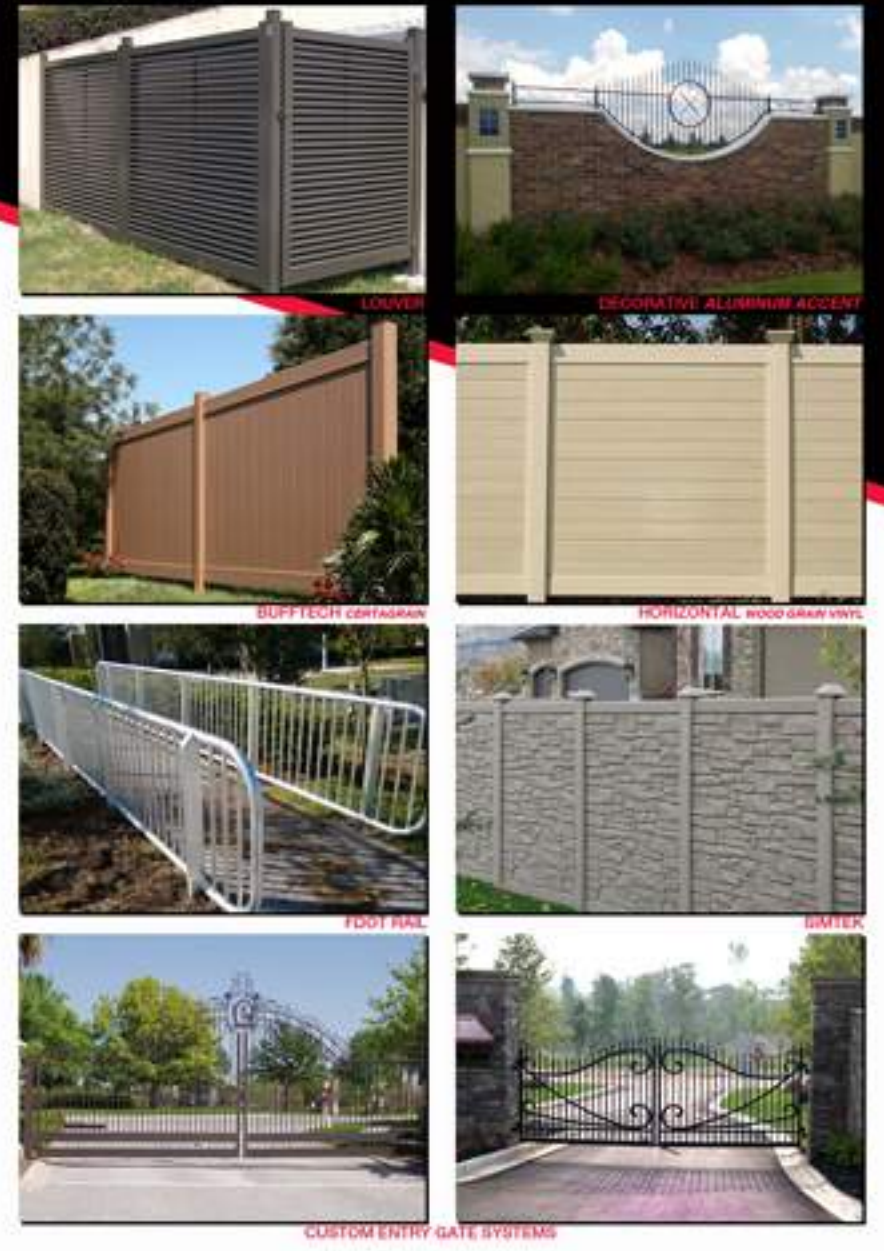

PVC (VINYL)

VINYL FENCES have become the most popular choice for fencing projects in Florida. Vinyl fences look beautiful, are extremely low-maintenance and last a lifetime. They will not peel, rot, rust or flake. They come in a wide range of styles and heights for almost any application. White and Tan are the standard colors, with others available under our specialty section. Durability, beauty, style selection and ultra low-maintenance. No wonder they are such a popular choice!

BEAUTY | DURABILITY | LOW MAINTENANCE

ORNAMENTAL

ELEGANT | FUNCTIONAL | MAINTENANCE FREE

ORNAMENTAL FENCES are the "elegant" fences. They are by far the top choice for Builders and Architects, when privacy is not an issue. They are also the perfect compliment for any home where elegance is of the utmost importance. They come in both POWDER COATED ALUMINUM and E-COATED STEEL to meet almost any demand. Both are virtually maintenance-free and extremely durable. With many styles, colors and grades to choose from, you will find the perfect one for your needs!

SPECIALTY/COMPOSITES

ARCHITECTURAL FENCE DESIGNS

SPECIALTY AND COMPOSITES Bella Fence offers some of the most advanced fence products today. From wood grain vinyl fences, to state of the art composites, to custom designed Estate Gates, Bella Fence is at the forefront of the Fence Industry. We specialize in these products and are committed to being a step (or two) ahead of the competition when it comes to specialty and custom designed fences and gates.