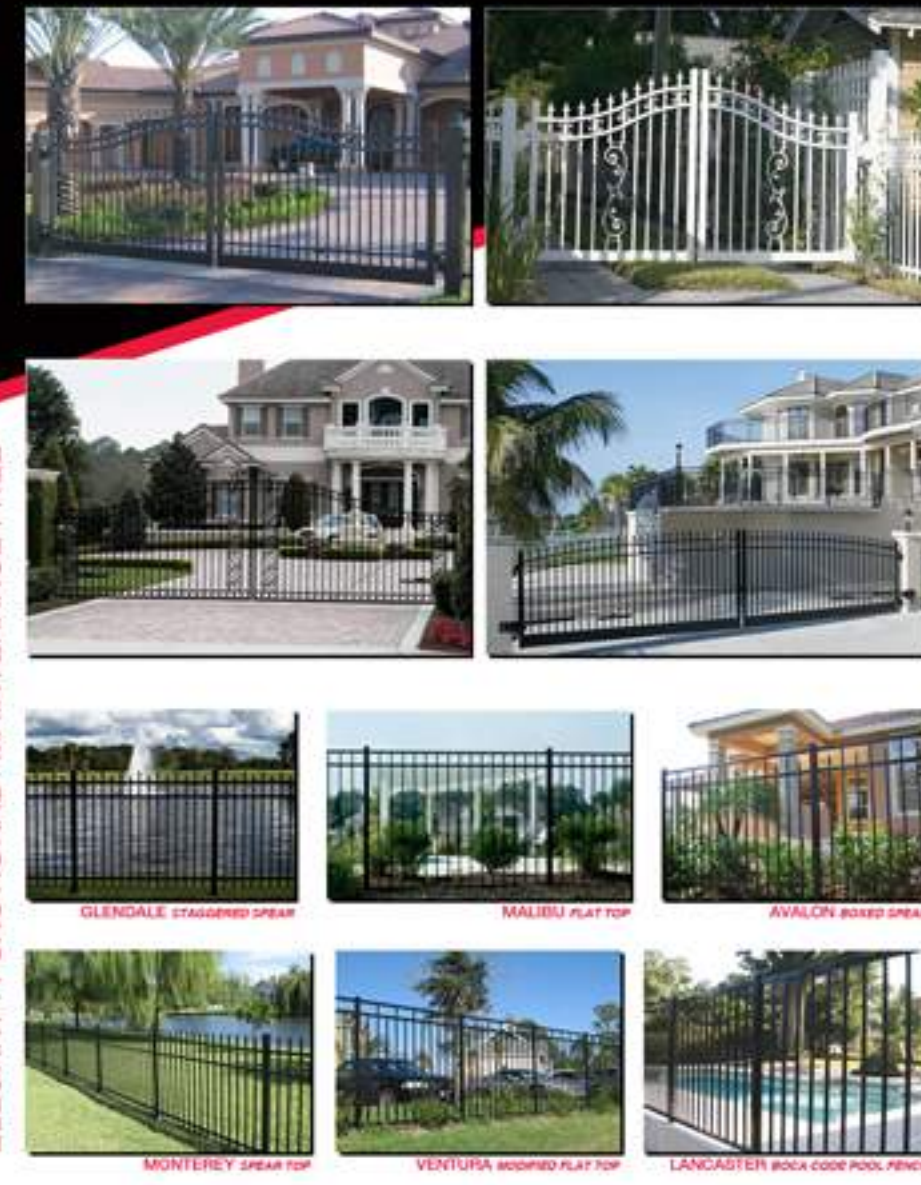

PVC (VINYL)

VINYL FENCES have become the most popular choice for fencing projects in Florida. Vinyl fences look beautiful, are extremely low-maintenance and last a lifetime. They will not peel, rot, rust or flake. They come in a wide range of styles and heights for almost any application. White and Tan are the standard colors, with others available under our specialty section. Durability, beauty, style selection and ultra low-maintenance. No wonder they are such a popular choice!

BEAUTY | DURABILITY | LOW MAINTENANCE

ORNAMENTAL

ELEGANT | FUNCTIONAL | MAINTENANCE FREE

ORNAMENTAL FENCES are the "elegant" fences. They are by far the top choice for Builders and Architects, when privacy is not an issue. They are also the perfect compliment for any home where elegance is of the utmost importance. They come in both POWDER COATED ALUMINUM and E-COATED STEEL to meet almost any demand. Both are virtually maintenance-free and extremely durable. With many styles, colors and grades to choose from, you will find the perfect one for your needs!

SPECIALTY/COMPOSITES

ARCHITECTURAL FENCE DESIGNS

SPECIALTY AND COMPOSITES Bella Fence offers some of the most advanced fence products today. From wood grain vinyl fences, to state of the art composites, to custom designed Estate Gates, Bella Fence is at the forefront of the Fence Industry. We specialize in these products and are committed to being a step (or two) ahead of the competition when it comes to specialty and custom designed fences and gates.